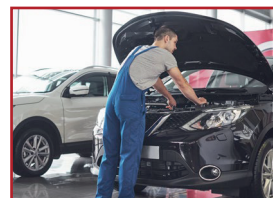

Machine tools

Garages and
workshops